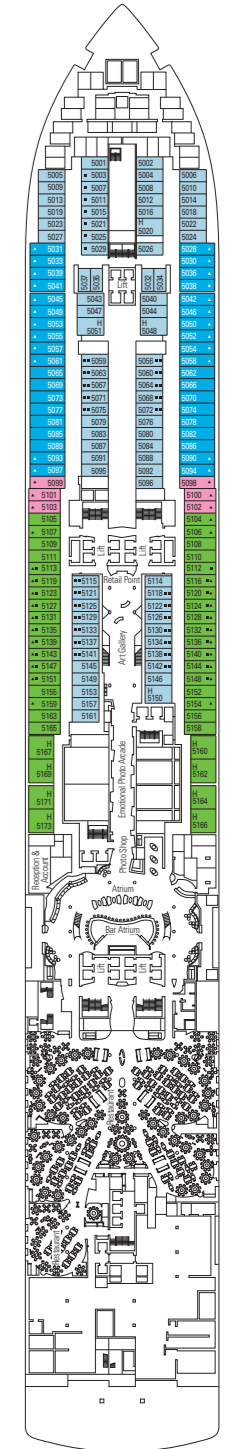

DECK 5
MEDITERRANEAN