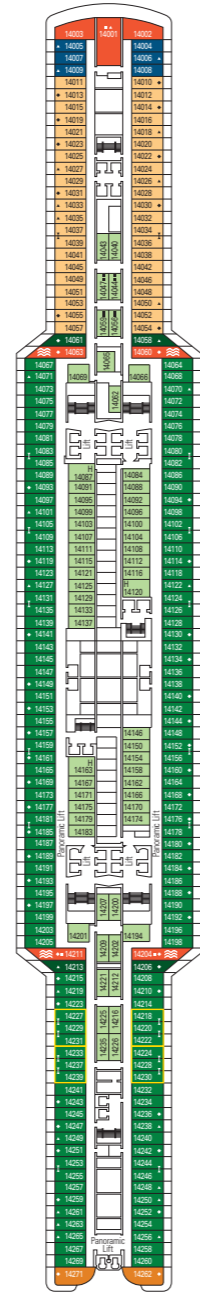

MSC Seaview

Use the deck plans to select your ideal cabin. Choose the deck you wish then use the colours to identify the category of accommodation you desire

2067 CABINS | 5179 GUESTS

Data and descriptions are subject to change and will be verified at the time of booking.

CABIN CATEGORIES AND EXPERIENCES

- BELLA › Interior
- BELLA › Ocean View
- BELLA › Balcony
- FANTASTICA › Interior
- FANTASTICA › Ocean View
- FANTASTICA › Balcony
- FANTASTICA › SuperFamily Cabin
- FANTASTICA › Suite
- WELLNESS › Interior
- WELLNESS › Ocean View
- WELLNESS › Balcony
- WELLNESS › Grand Suite
- AUREA › Balcony
- AUREA › Suite
- AUREA › Grand Suite
- AUREA › Suite with whirlpool
- MSC YACHT CLUB › Interior Suite
- MSC YACHT CLUB › Deluxe Suite
- MSC YACHT CLUB › Royal Suite

All cabins have one double bed convertible to two single beds. 3rd bed available in all categories. 4th bed available in all categories.

LEGEND

- ▲ Sofa bed
- ◆ Double sofa bed
- 3rd bed is a bunk bed
- 3rd and 4th bed are bunks
- ↔ Connecting Cabins
- H Cabin for guests with disabilities or reduced mobility
- ⊞ Whirlpool

DECK 18
CARIBBEAN

DECK 16
RED SEA

DECK 15
AEGEAN

DECK 14
YELLOW SEA

DECK 13
IONIAN

DECK 12
BALEARIC

DECK 11
BLACK SEA

DECK 10
ADRIATIC