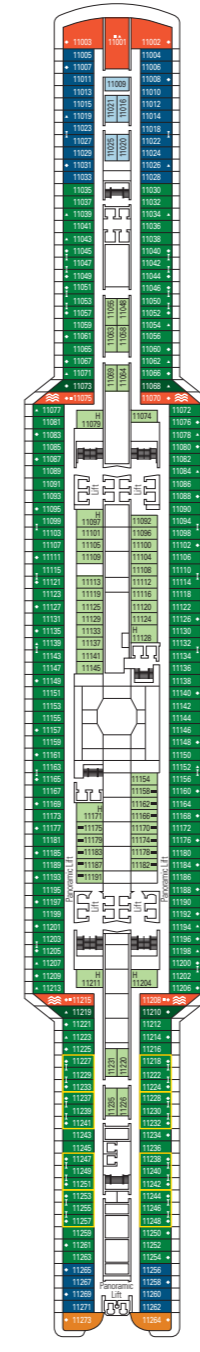

MSC Seaview

Use the deck plans to select your ideal cabin. Choose the deck you wish then use the colours to identify the category of accommodation you desire

2067 CABINS | 5179 GUESTS

Data and descriptions are subject to change and will be verified at the time of booking.

CABIN CATEGORIES AND EXPERIENCES

- BELLA › Interior
- BELLA › Ocean View
- BELLA › Balcony
- FANTASTICA › Interior
- FANTASTICA › Ocean View
- FANTASTICA › Balcony
- FANTASTICA › SuperFamily Cabin
- FANTASTICA › Suite
- WELLNESS › Interior
- WELLNESS › Ocean View
- WELLNESS › Balcony
- WELLNESS › Grand Suite
- AUREA › Balcony
- AUREA › Suite
- AUREA › Grand Suite
- AUREA › Suite with whirlpool
- MSC YACHT CLUB › Interior Suite
- MSC YACHT CLUB › Deluxe Suite
- MSC YACHT CLUB › Royal Suite

All cabins have one double bed convertible to two single beds. 3rd bed available in all categories. 4th bed available in all categories.

LEGEND

- ▲ Sofa bed
- ◆ Double sofa bed
- 3rd bed is a bunk bed
- 3rd and 4th bed are bunks
- ↔ Connecting Cabins
- H Cabin for guests with disabilities or reduced mobility
- ⊞ Whirlpool

DECK 18
CARIBBEAN

DECK 16
RED SEA

DECK 15
AEGEAN

DECK 14
YELLOW SEA

DECK 13
IONIAN

DECK 12
BALEARIC

DECK 11
BLACK SEA

DECK 10
ADRIATIC