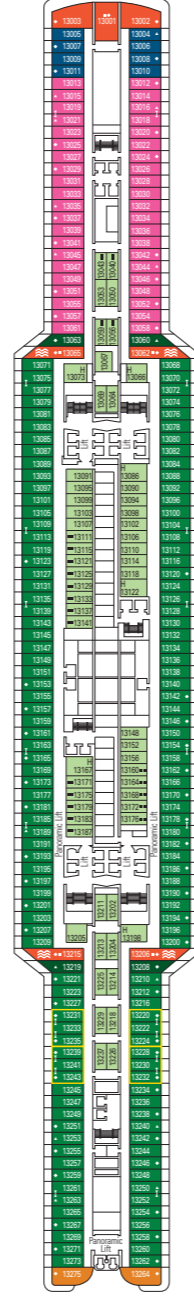

MSC Seaview

Use the deck plans to select your ideal cabin. Choose the deck you wish then use the colours to identify the category of accommodation you desire

2067 CABINS | 5179 GUESTS

Data and descriptions are subject to change and will be verified at the time of booking.

CABIN CATEGORIES AND EXPERIENCES

- BELLA › Interior
- BELLA › Ocean View
- BELLA › Balcony
- FANTASTICA › Interior
- FANTASTICA › Ocean View
- FANTASTICA › Balcony
- FANTASTICA › SuperFamily Cabin
- FANTASTICA › Suite
- WELLNESS › Interior
- WELLNESS › Ocean View
- WELLNESS › Balcony
- WELLNESS › Grand Suite
- AUREA › Balcony
- AUREA › Suite
- AUREA › Grand Suite
- AUREA › Suite with whirlpool
- MSC YACHT CLUB › Interior Suite
- MSC YACHT CLUB › Deluxe Suite
- MSC YACHT CLUB › Royal Suite

All cabins have one double bed convertible to two single beds. 3rd bed available in all categories. 4th bed available in all categories.

LEGEND

- ▲ Sofa bed
- ◆ Double sofa bed
- 3rd bed is a bunk bed
- 3rd and 4th bed are bunks
- ↔ Connecting Cabins
- H Cabin for guests with disabilities or reduced mobility
- ⊞ Whirlpool

DECK 18
CARIBBEAN

DECK 16
RED SEA

DECK 15
AEGEAN

DECK 14
YELLOW SEA

DECK 13
IONIAN

DECK 12
BALEARIC

DECK 11
BLACK SEA

DECK 10
ADRIATIC