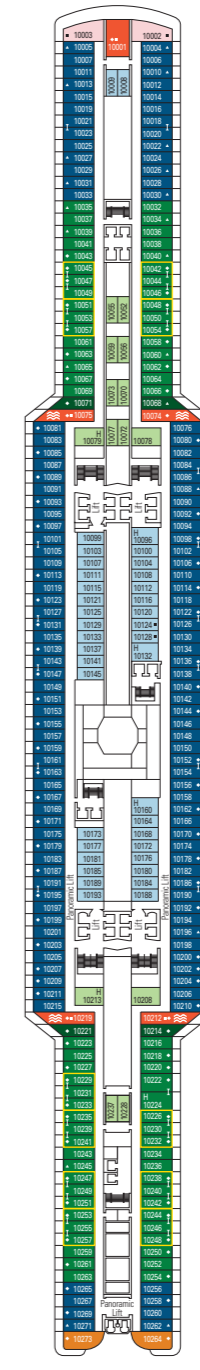

MSC Seaview

Use the deck plans to select your ideal cabin. Choose the deck you wish then use the colours to identify the category of accommodation you desire

2067 CABINS | 5179 GUESTS

Data and descriptions are subject to change and will be verified at the time of booking.

CABIN CATEGORIES AND EXPERIENCES

- BELLA › Interior
- BELLA › Ocean View
- BELLA › Balcony
- FANTASTICA › Interior
- FANTASTICA › Ocean View
- FANTASTICA › Balcony
- FANTASTICA › SuperFamily Cabin
- FANTASTICA › Suite
- WELLNESS › Interior
- WELLNESS › Ocean View
- WELLNESS › Balcony
- WELLNESS › Grand Suite
- AUREA › Balcony
- AUREA › Suite
- AUREA › Grand Suite
- AUREA › Suite with whirlpool
- MSC YACHT CLUB › Interior Suite
- MSC YACHT CLUB › Deluxe Suite
- MSC YACHT CLUB › Royal Suite

All cabins have one double bed convertible to two single beds. 3rd bed available in all categories. 4th bed available in all categories.

LEGEND

- ▲ Sofa bed
- ◆ Double sofa bed
- 3rd bed is a bunk bed
- 3rd and 4th bed are bunks
- ↔ Connecting Cabins
- H Cabin for guests with disabilities or reduced mobility
- ⊞ Whirlpool

DECK 18
CARIBBEAN

DECK 16
RED SEA

DECK 15
AEGEAN

DECK 14
YELLOW SEA

DECK 13
IONIAN

DECK 12
BALEARIC

DECK 11
BLACK SEA

DECK 10
ADRIATIC