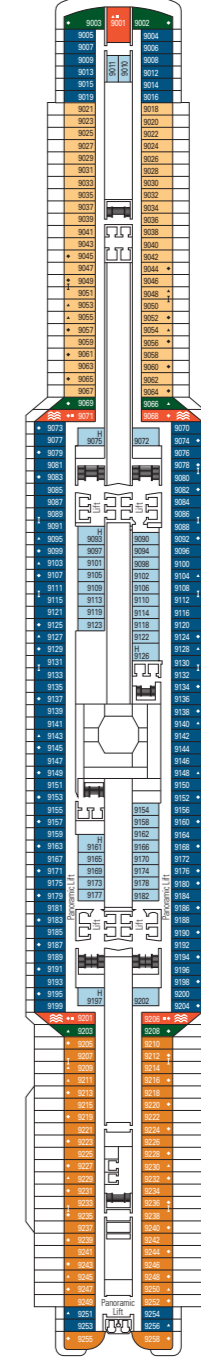

MSC Seaview

Use the deck plans to select your ideal cabin. Choose the deck you wish then use the colours to identify the category of accommodation you desire

2067 CABINS | 5179 GUESTS

Data and descriptions are subject to change and will be verified at the time of booking.

CABIN CATEGORIES AND EXPERIENCES

- BELLA › Interior
- BELLA › Ocean View
- BELLA › Balcony
- FANTASTICA › Interior
- FANTASTICA › Ocean View
- FANTASTICA › Balcony
- FANTASTICA › SuperFamily Cabin
- FANTASTICA › Suite
- WELLNESS › Interior
- WELLNESS › Ocean View
- WELLNESS › Balcony
- WELLNESS › Grand Suite
- AUREA › Balcony
- AUREA › Suite
- AUREA › Grand Suite
- AUREA › Suite with whirlpool
- MSC YACHT CLUB › Interior Suite
- MSC YACHT CLUB › Deluxe Suite
- MSC YACHT CLUB › Royal Suite

All cabins have one double bed convertible to two single beds. 3rd bed available in all categories. 4th bed available in all categories.

LEGEND

- ▲ Sofa bed
- ◆ Double sofa bed
- 3rd bed is a bunk bed
- 3rd and 4th bed are bunks
- ↔ Connecting Cabins
- H Cabin for guests with disabilities or reduced mobility
- ⊞ Whirlpool

DECK 18
CARIBBEAN

DECK 16
RED SEA

DECK 15
AEGEAN

DECK 14
YELLOW SEA

DECK 13
IONIAN

DECK 12
BALEARIC

DECK 11
BLACK SEA

DECK 10
ADRIATIC