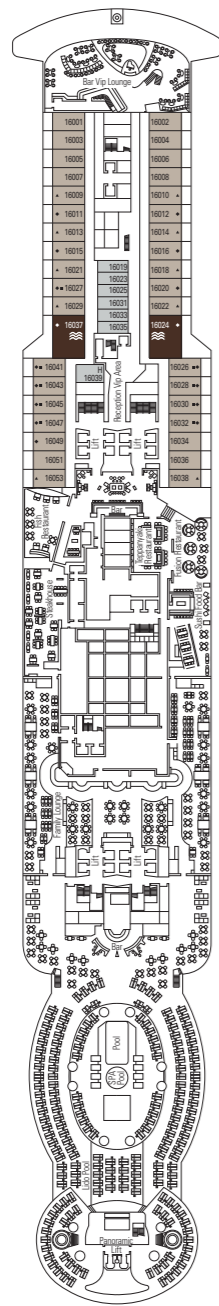

MSC Seaview

Use the deck plans to select your ideal cabin. Choose the deck you wish then use the colours to identify the category of accommodation you desire

2067 CABINS | 5179 GUESTS

Data and descriptions are subject to change and will be verified at the time of booking.

CABIN CATEGORIES AND EXPERIENCES

- BELLA › Interior
- BELLA › Ocean View
- BELLA › Balcony
- FANTASTICA › Interior
- FANTASTICA › Ocean View
- FANTASTICA › Balcony
- FANTASTICA › SuperFamily Cabin
- FANTASTICA › Suite
- WELLNESS › Interior
- WELLNESS › Ocean View
- WELLNESS › Balcony
- WELLNESS › Grand Suite
- AUREA › Balcony
- AUREA › Suite
- AUREA › Grand Suite
- AUREA › Suite with whirlpool
- MSC YACHT CLUB › Interior Suite
- MSC YACHT CLUB › Deluxe Suite
- MSC YACHT CLUB › Royal Suite

All cabins have one double bed convertible to two single beds. 3rd bed available in all categories. 4th bed available in all categories.

LEGEND

- ▲ Sofa bed
- ◆ Double sofa bed
- 3rd bed is a bunk bed
- 3rd and 4th bed are bunks
- ↔ Connecting Cabins
- H Cabin for guests with disabilities or reduced mobility
- ⊞ Whirlpool

DECK 18
CARIBBEAN

DECK 16
RED SEA

DECK 15
AEGEAN

DECK 14
YELLOW SEA

DECK 13
IONIAN

DECK 12
BALEARIC

DECK 11
BLACK SEA

DECK 10
ADRIATIC