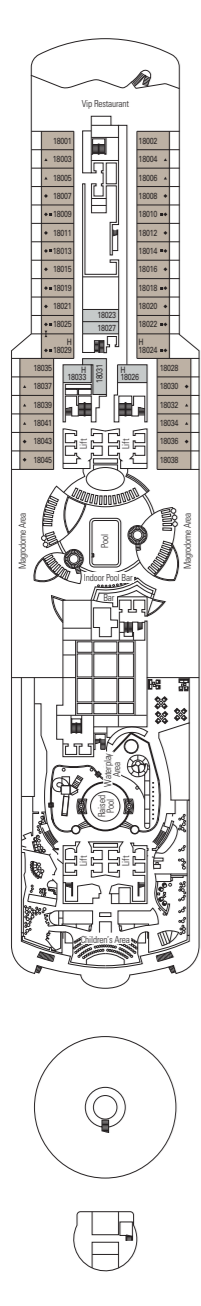

MSC Seaview

Use the deck plans to select your ideal cabin. Choose the deck you wish then use the colours to identify the category of accommodation you desire

2067 CABINS | 5179 GUESTS

Data and descriptions are subject to change and will be verified at the time of booking.

CABIN CATEGORIES AND EXPERIENCES

- BELLA › Interior
- BELLA › Ocean View
- BELLA › Balcony
- FANTASTICA › Interior
- FANTASTICA › Ocean View
- FANTASTICA › Balcony
- FANTASTICA › SuperFamily Cabin
- FANTASTICA › Suite
- WELLNESS › Interior
- WELLNESS › Ocean View
- WELLNESS › Balcony
- WELLNESS › Grand Suite
- AUREA › Balcony
- AUREA › Suite
- AUREA › Grand Suite
- AUREA › Suite with whirlpool
- MSC YACHT CLUB › Interior Suite
- MSC YACHT CLUB › Deluxe Suite
- MSC YACHT CLUB › Royal Suite

All cabins have one double bed convertible to two single beds. 3rd bed available in all categories. 4th bed available in all categories.

LEGEND

- ▲ Sofa bed
- ◆ Double sofa bed
- 3rd bed is a bunk bed
- 3rd and 4th bed are bunks
- ↔ Connecting Cabins
- H Cabin for guests with disabilities or reduced mobility
- ⊞ Whirlpool

DECK 18
CARIBBEAN

DECK 16
RED SEA

DECK 15
AEGEAN

DECK 14
YELLOW SEA

DECK 13
IONIAN

DECK 12
BALEARIC

DECK 11
BLACK SEA

DECK 10
ADRIATIC