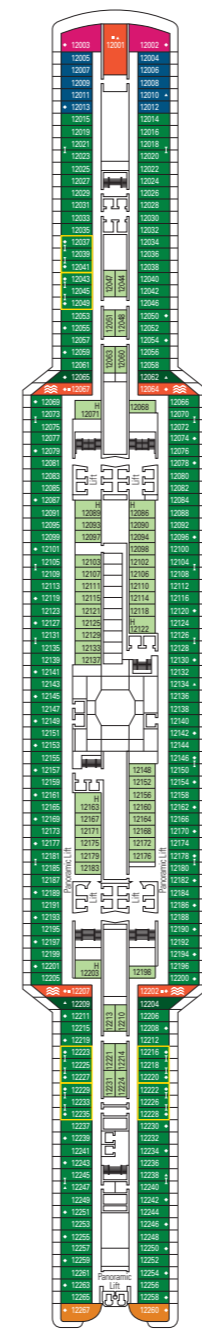

MSC Seaview

Use the deck plans to select your ideal cabin. Choose the deck you wish then use the colours to identify the category of accommodation you desire

2067 CABINS | 5179 GUESTS

Data and descriptions are subject to change and will be verified at the time of booking.

CABIN CATEGORIES AND EXPERIENCES

- BELLA › Interior
- BELLA › Ocean View
- BELLA › Balcony
- FANTASTICA › Interior
- FANTASTICA › Ocean View
- FANTASTICA › Balcony
- FANTASTICA › SuperFamily Cabin
- FANTASTICA › Suite
- WELLNESS › Interior
- WELLNESS › Ocean View
- WELLNESS › Balcony
- WELLNESS › Grand Suite
- AUREA › Balcony
- AUREA › Suite
- AUREA › Grand Suite
- AUREA › Suite with whirlpool
- MSC YACHT CLUB › Interior Suite
- MSC YACHT CLUB › Deluxe Suite
- MSC YACHT CLUB › Royal Suite

All cabins have one double bed convertible to two single beds. 3rd bed available in all categories. 4th bed available in all categories.

LEGEND

- ▲ Sofa bed
- ◆ Double sofa bed
- 3rd bed is a bunk bed
- 3rd and 4th bed are bunks
- ↔ Connecting Cabins
- H Cabin for guests with disabilities or reduced mobility
- ⊞ Whirlpool

DECK 18
CARIBBEAN

DECK 16
RED SEA

DECK 15
AEGEAN

DECK 14
YELLOW SEA

DECK 13
IONIAN

DECK 12
BALEARIC

DECK 11
BLACK SEA

DECK 10
ADRIATIC