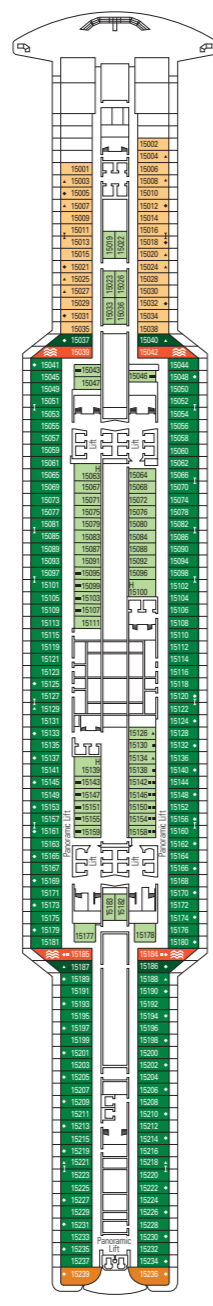

MSC Seaview

Use the deck plans to select your ideal cabin. Choose the deck you wish then use the colours to identify the category of accommodation you desire

2067 CABINS | 5179 GUESTS

Data and descriptions are subject to change and will be verified at the time of booking.

CABIN CATEGORIES AND EXPERIENCES

- BELLA › Interior
- BELLA › Ocean View
- BELLA › Balcony
- FANTASTICA › Interior
- FANTASTICA › Ocean View
- FANTASTICA › Balcony
- FANTASTICA › SuperFamily Cabin
- FANTASTICA › Suite
- WELLNESS › Interior
- WELLNESS › Ocean View
- WELLNESS › Balcony
- WELLNESS › Grand Suite
- AUREA › Balcony
- AUREA › Suite
- AUREA › Grand Suite
- AUREA › Suite with whirlpool
- MSC YACHT CLUB › Interior Suite
- MSC YACHT CLUB › Deluxe Suite
- MSC YACHT CLUB › Royal Suite

All cabins have one double bed convertible to two single beds. 3rd bed available in all categories. 4th bed available in all categories.

LEGEND

- ▲ Sofa bed
- ◆ Double sofa bed
- 3rd bed is a bunk bed
- 3rd and 4th bed are bunks
- ↔ Connecting Cabins
- H Cabin for guests with disabilities or reduced mobility
- ⊞ Whirlpool

DECK 18
CARIBBEAN

DECK 16
RED SEA

DECK 15
AEGEAN

DECK 14
YELLOW SEA

DECK 13
IONIAN

DECK 12
BALEARIC

DECK 11
BLACK SEA

DECK 10
ADRIATIC